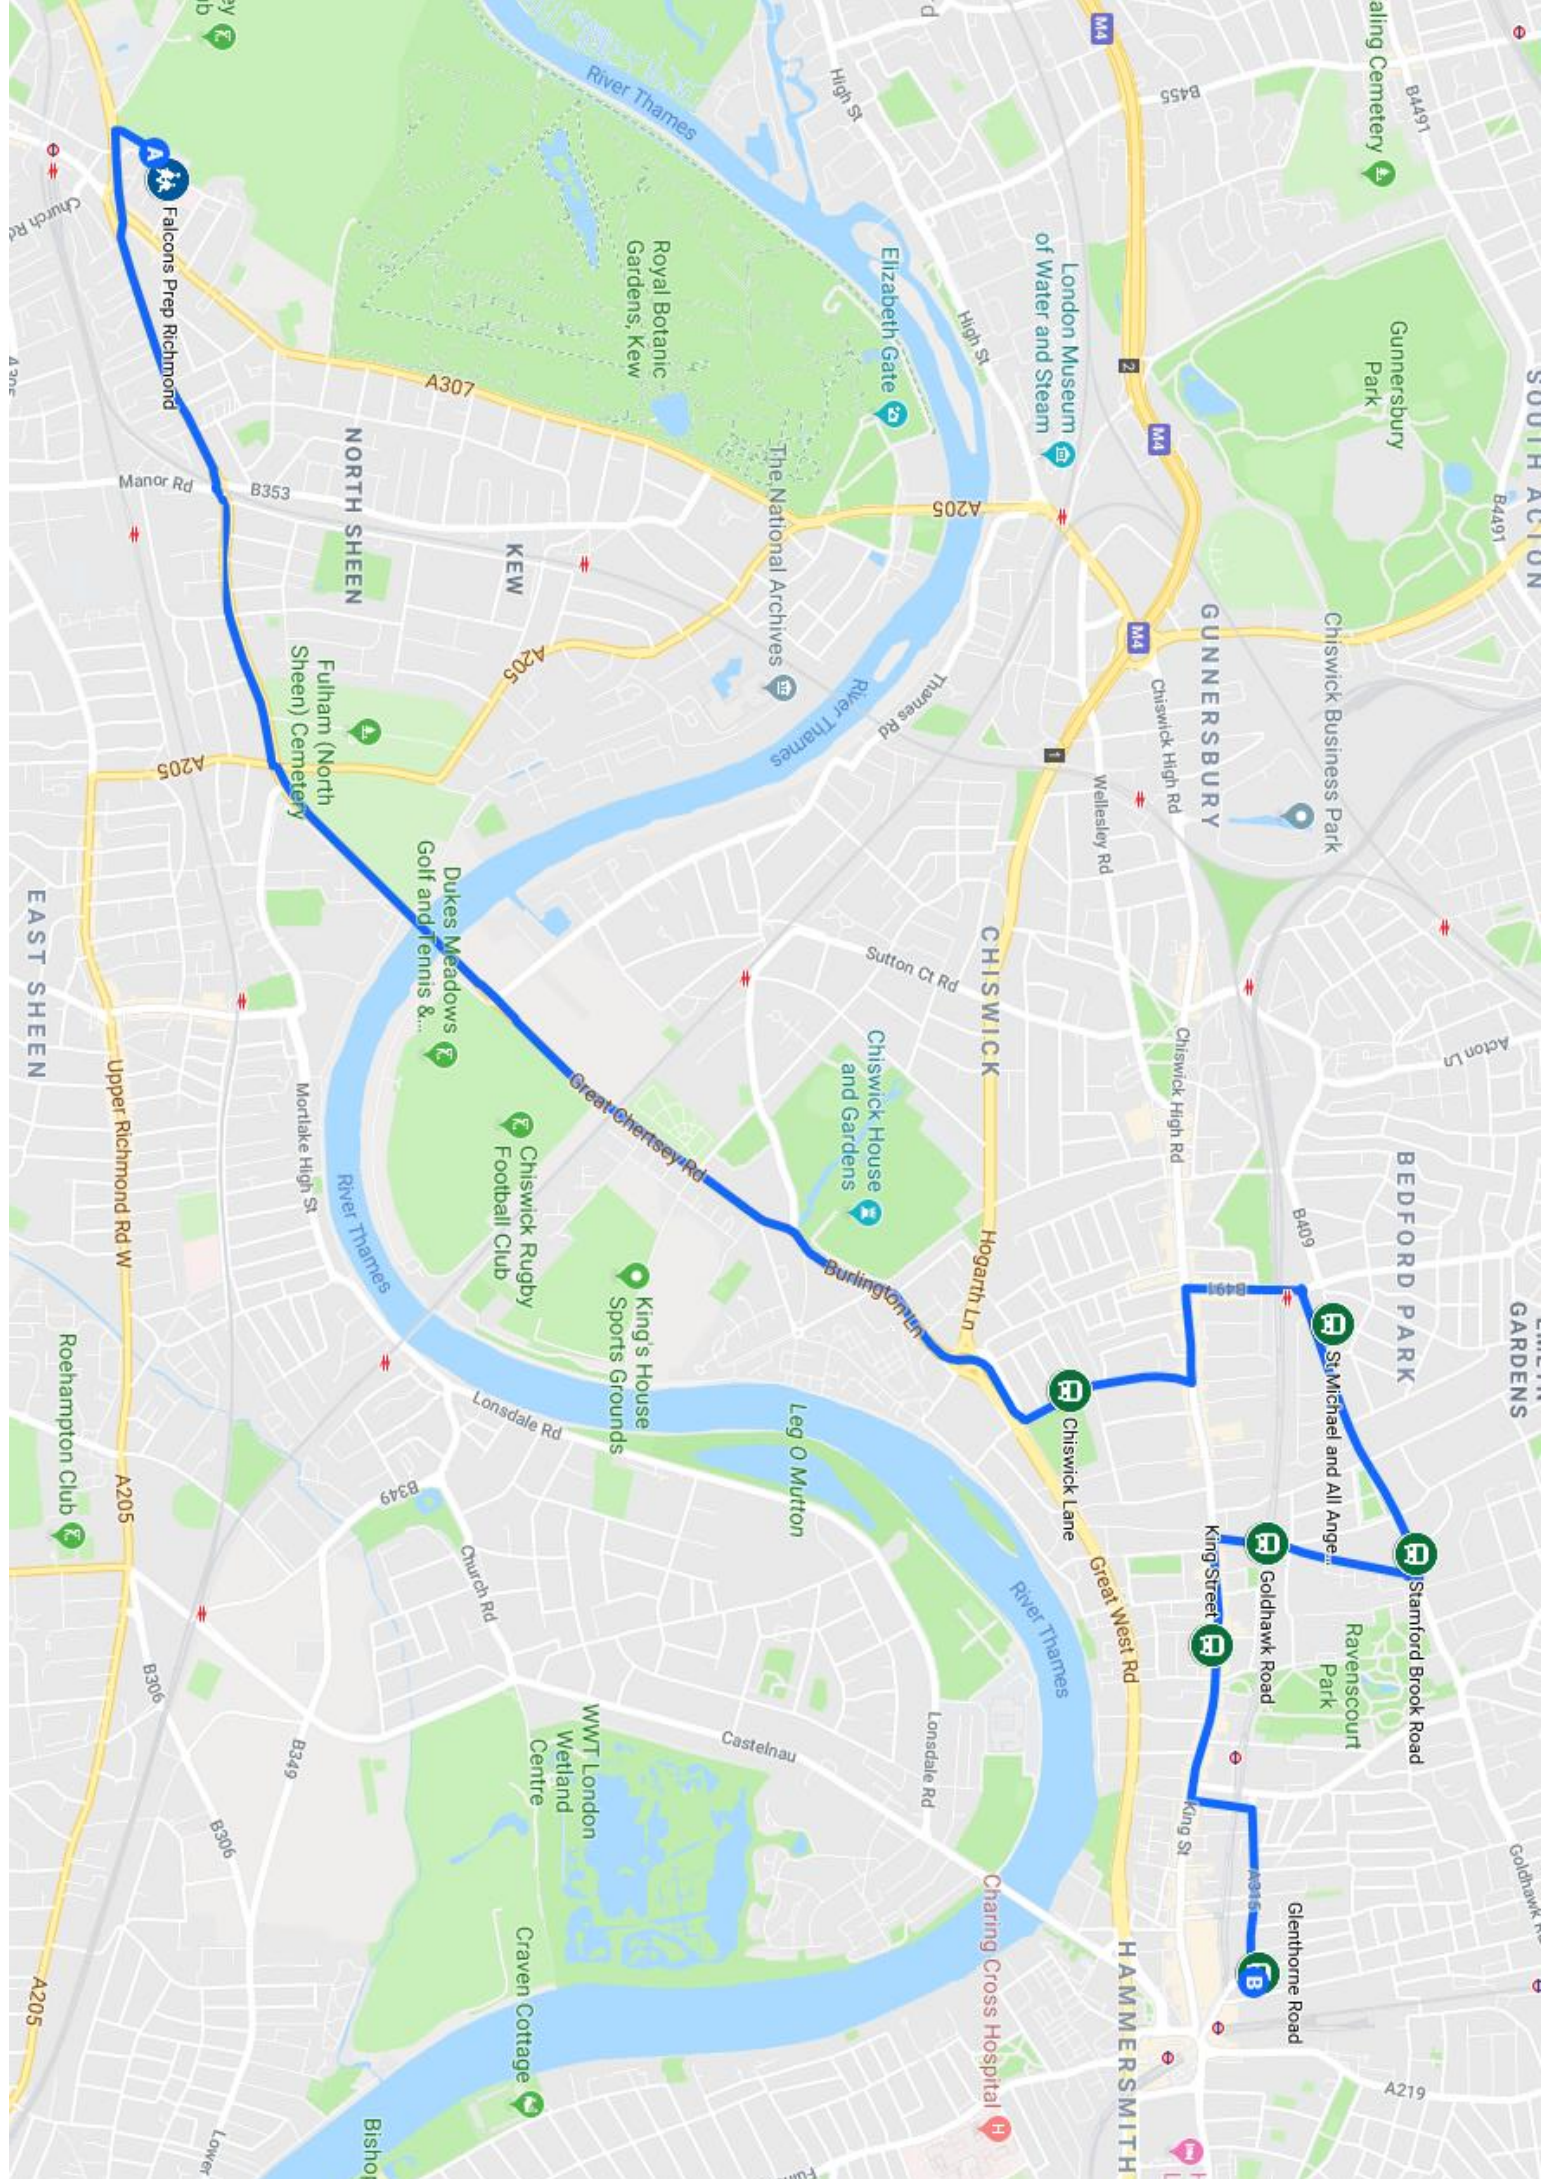

Falconers Prep Richmond

NORTH SHEEN

KEW

Elizabeth Gate

London Museum of Water and Steam

GUNNERSBURY

Gunnersbury Park

Fulham (North Sheen) Cemetery

Dukes Meadows Golf and Tennis &...

Chiswick Rugby Football Club

King's House Sports Grounds

Chiswick House and Gardens

BEDFORD PARK

EAST SHEEN

Upper Richmond Rd W

Mortlake High St

Lonsdale Rd

Leg O Mutton

Burlington

Chiswick Lane

Goldhawk Road

Ravenscourt Park

Roehampton Club

A205

Church Rd

WWT London Wetland Centre

Craven Cottage

Castelnau

Charing Cross Hospital

HAMMERSMITH

Glenthorne Road

A219

Church Rd

Manor Rd

A307

B353

A205

A205

Upper Richmond Rd W

A205

B306

B306

B349

B349

Lower Richmond Rd

A205

Manor Rd

B353

A205

A205

Upper Richmond Rd W

A205

B306

B306

B349

B349

Lower Richmond Rd

A205

Manor Rd

B353

A205

A205

Upper Richmond Rd W

A205

B306

B306

B349

B349

Lower Richmond Rd

A205

Manor Rd

B353

A205

A205

Upper Richmond Rd W

A205

B306

B306

B349

B349

Lower Richmond Rd

A205

Manor Rd

B353

A205

A205

Upper Richmond Rd W

A205

B306

B306

B349

B349

Lower Richmond Rd

A205

Manor Rd

B353

A205

A205

Upper Richmond Rd W