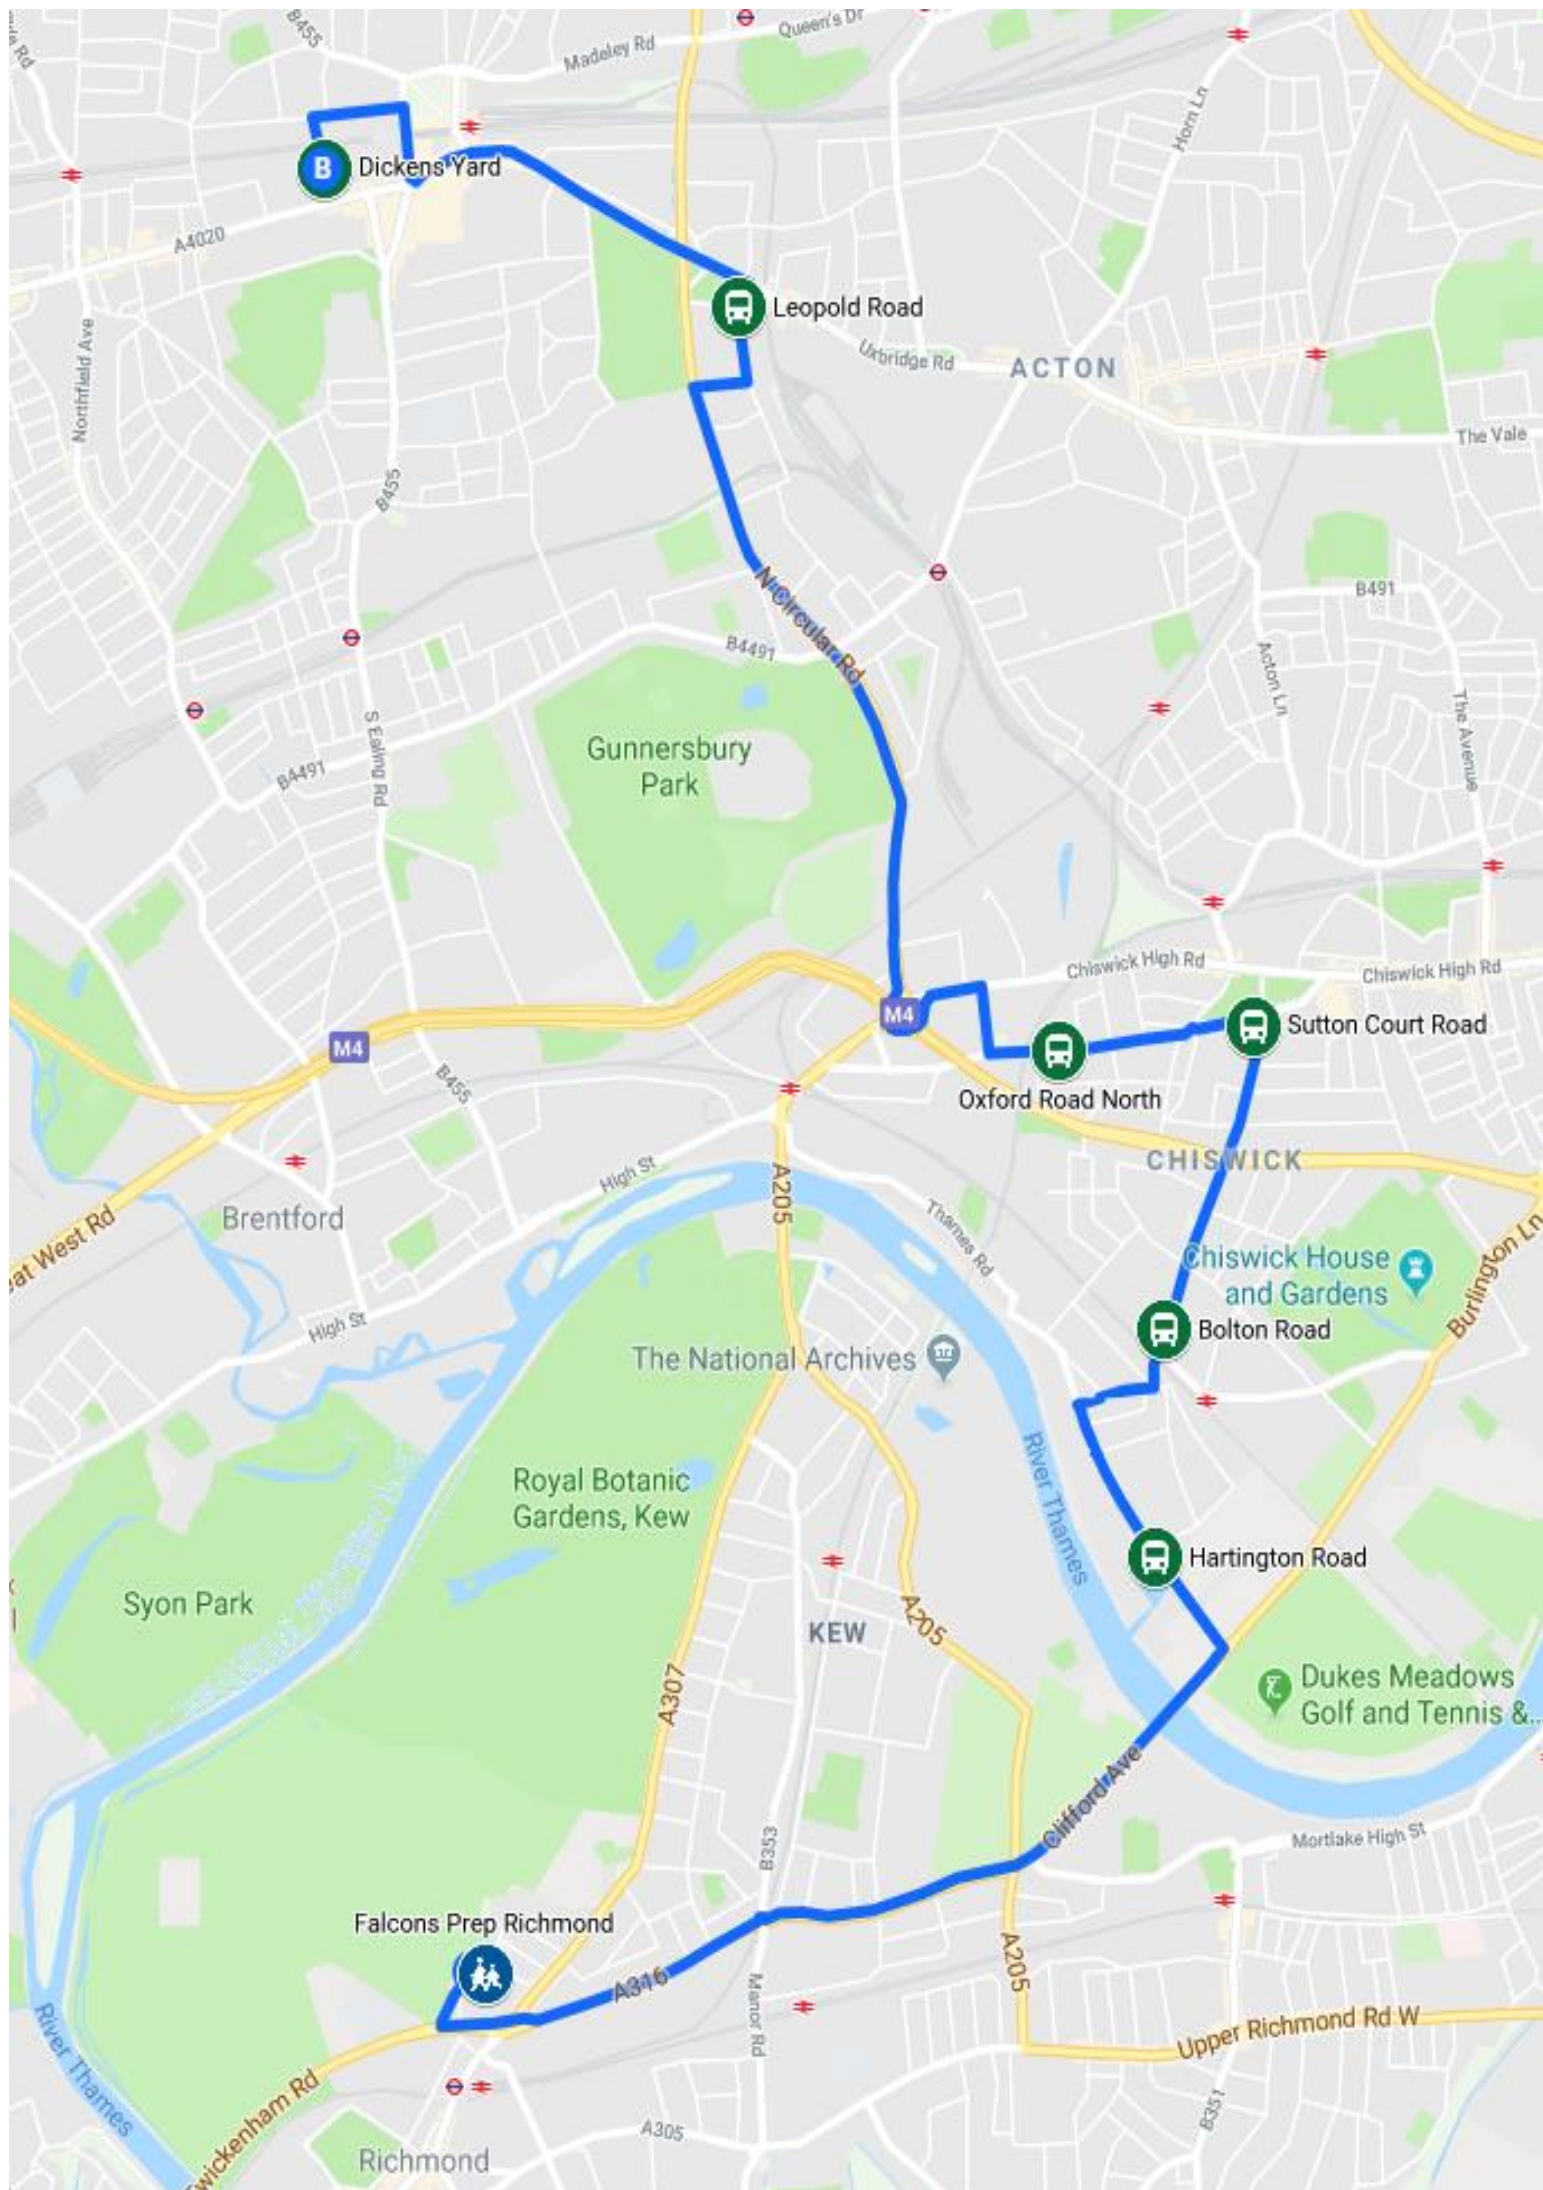

Bus Schedule 2019-2020

Route B - Ealing		
AM	STOP	LOCATION AM
7.30	1B	Outside Dickens Yard, New Broadway, Ealing: NO MONITOR W5 5AW
7.40	2B	Leopold Road Ealing Common, Ealing W5 3PB
7.49	3B	Oxford Road North at junction of Wellesley Road, Chiswick W4 4BZ TFL STOP: E
7.52	4B	Sutton Court Road - Town Hall, Chiswick W4 4NF TFL STOP: WW
8.00	5B	Bolton Road - Grove Park, Chiswick W4 3SF TFL STOP: AP
8.20		Falcons Prep, Richmond Athletic Ground Car Park
PM	STOP	LOCATION PM
17.00		Falcons Prep, Richmond Athletic Ground Car Park
17.07	5B	Hartington Road Outside Chiswick Quays, Chiswick W4 3TL
17.12	4B	Sutton Court Road Lawford Road, Chiswick W4 3HT TFL STOP: D
17.18	3B	Sutton Court Road Opposite the Town Hall, Chiswick W4 4NF TFL STOP: YY
17.20	2B	Wellesley Road opposite Grange Road, Chiswick W4 4BT TFL STOP: D
17.35	1B	Leopold Road Ealing Common, Ealing W5 3PB

Displayed time schedule is an approximation – subject to traffic conditions and promptness of passengers.

NB - Friday afternoon buses leave school at 4.00pm. Arrival times 1 hour earlier.

B Dickens' Yard

E Leopold Road

ACTON

Gunnersbury Park

M4

E

E Sutton Court Road

Oxford Road North

CHISWICK

E

Chiswick House and Gardens

Bolton Road

E

Hartington Road

Dukes Meadows Golf and Tennis &...

Falcons Prep Richmond

Richmond